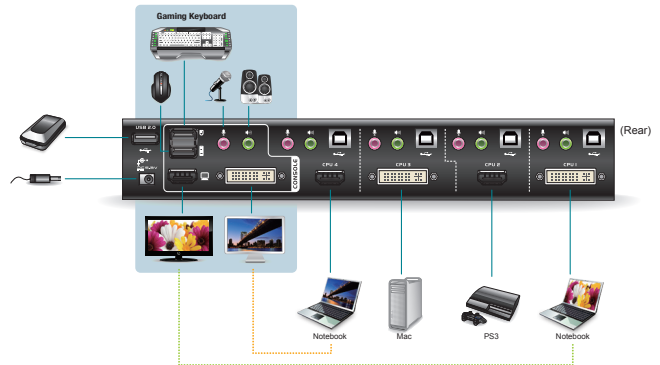

Patented cursor shift function in dual display mode

Cursor Shift Function – when you are using two displays, the mouse cursor can move back and forth across the displays, shifting the KVM focus.

Dual Display Console

Switch between four high-definition video sources on two displays (one DVI, one HD)

File Management

Intuitive GUI provides easy monitoring, file transfer, copy and paste and other innovative desktop control features

Picture-in-picture (PIP) 3n1 view mode

Allows you to monitor up to four computers simultaneously. Idea for desktop multimedia applications

Setup

View and control 4 computers on either of 2 displays

Easy access audio ports for IP phone/headphones + speakers  Easy access USB port for portable devices 